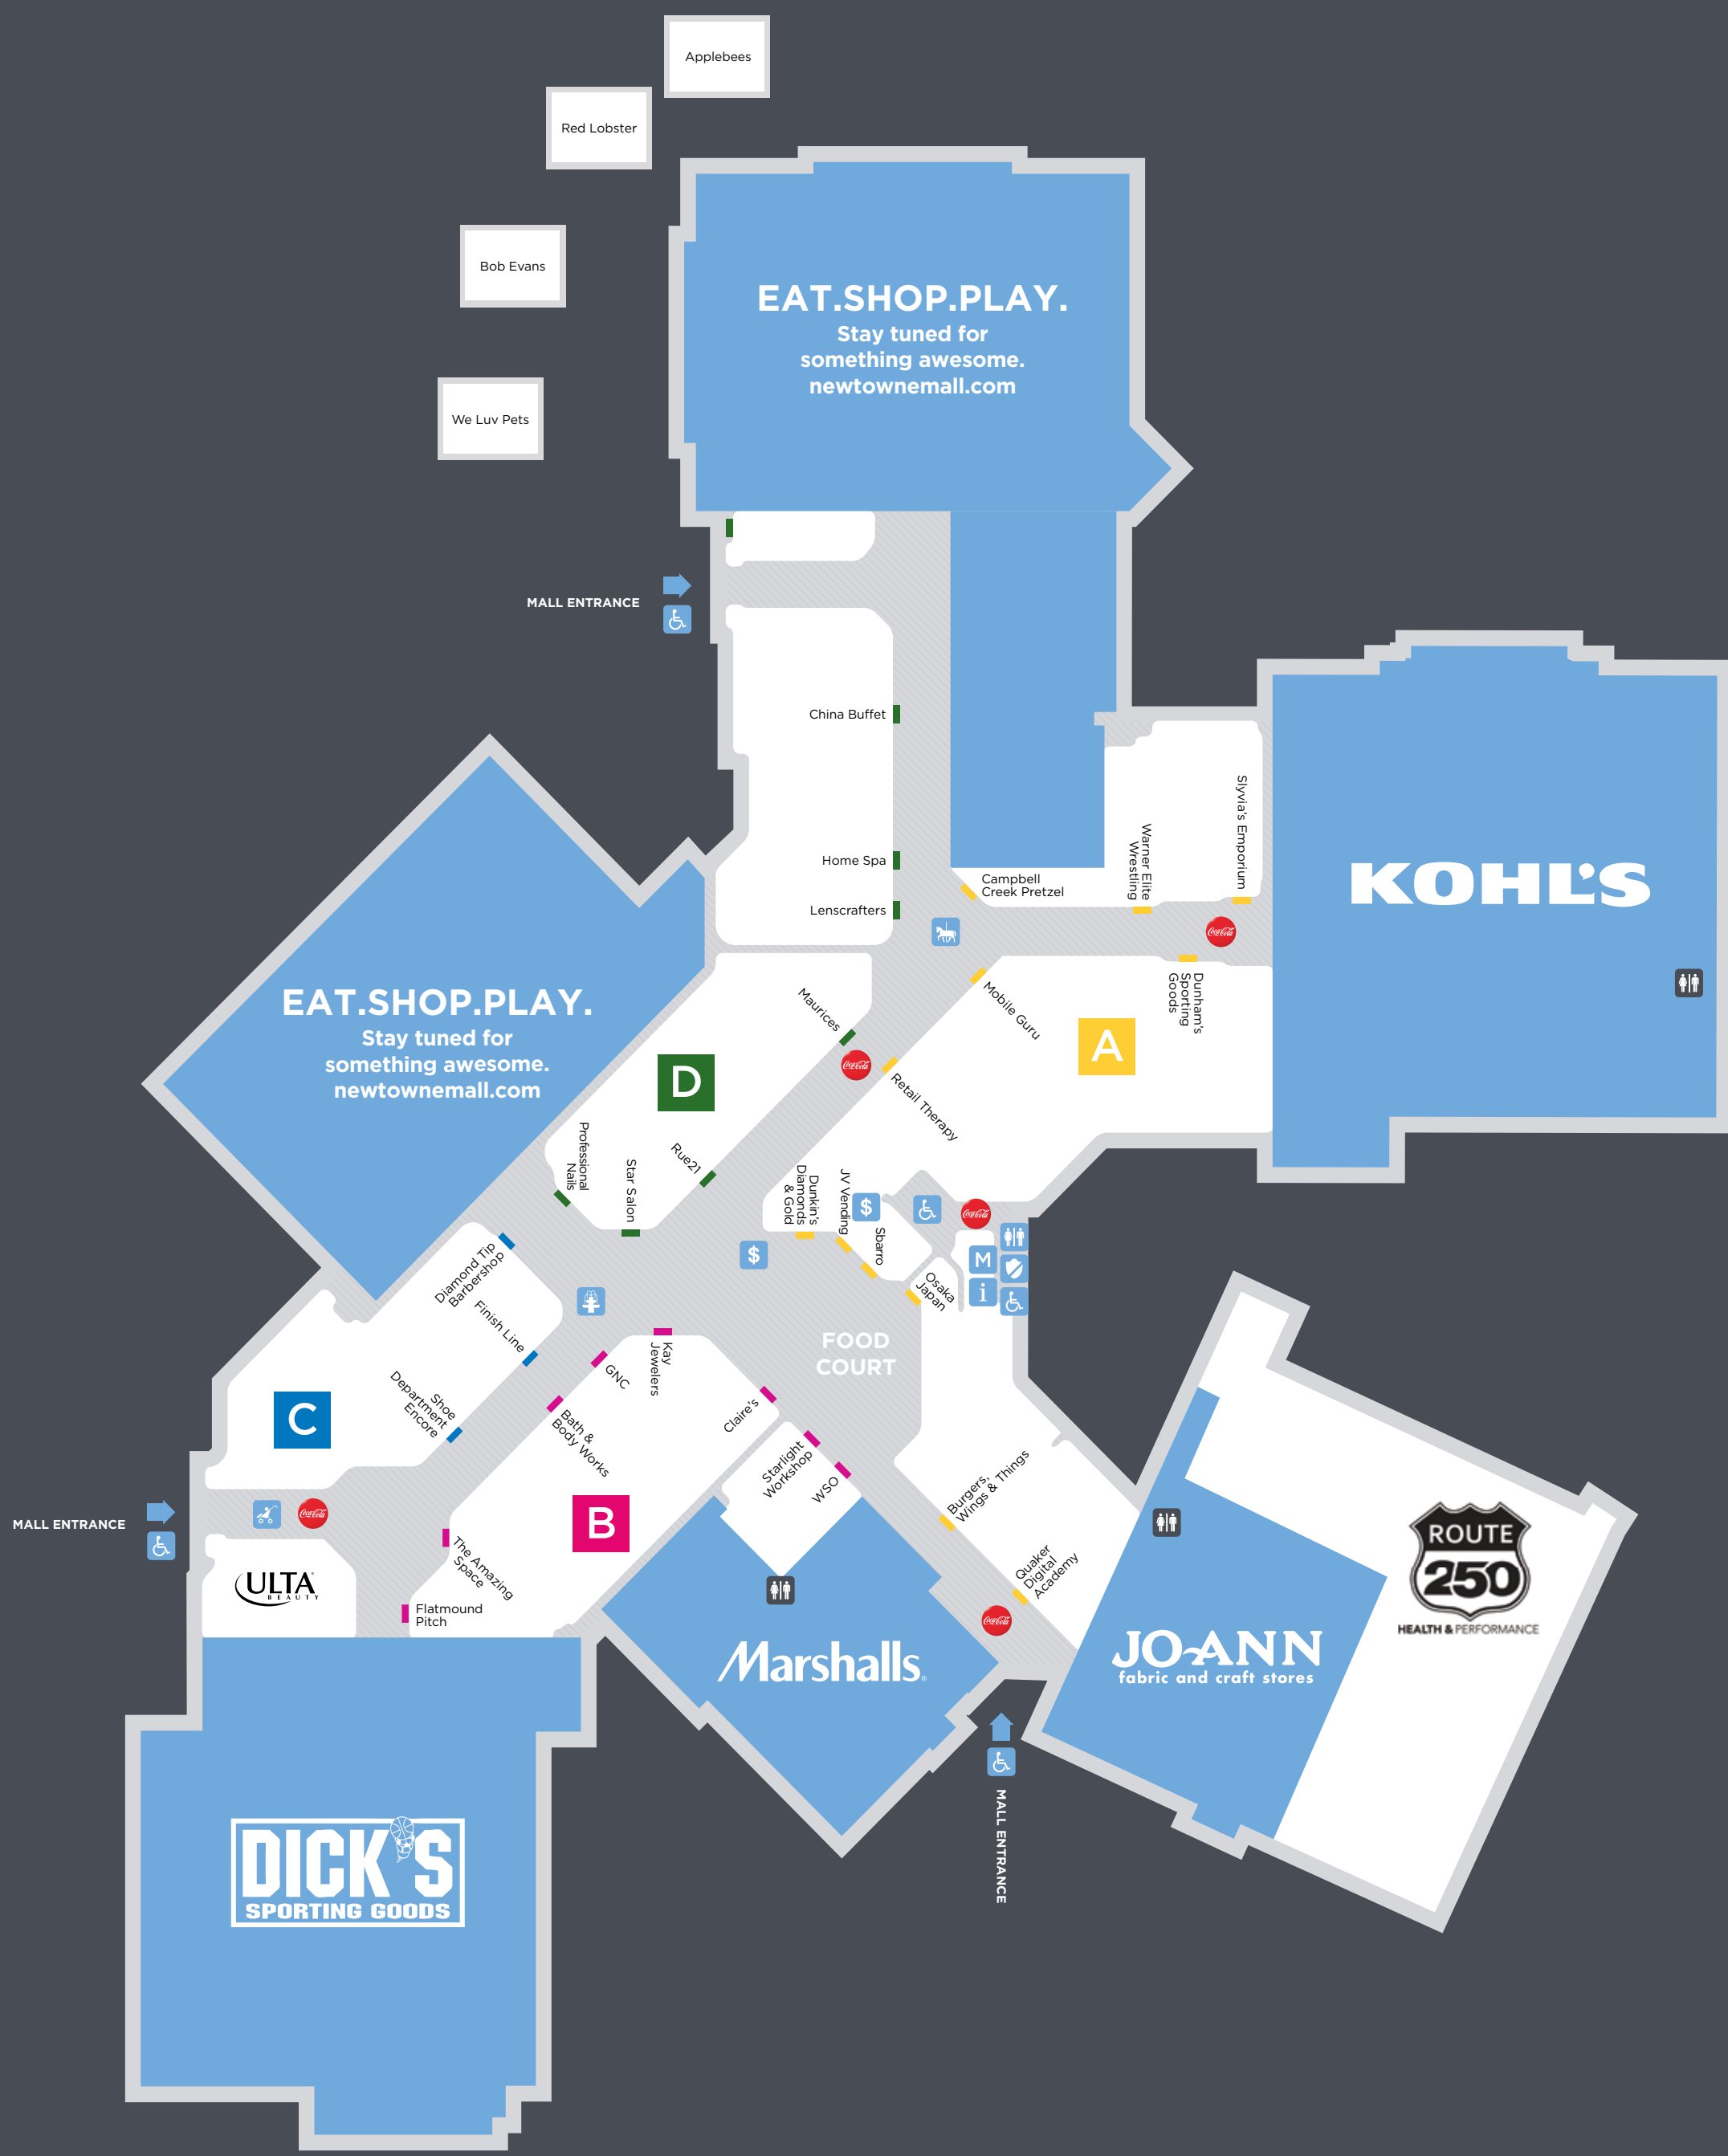

NEW TOWNE MALL

DIRECTORY LEGEND

- ATM
- Restrooms
- Fountain
- Wheelchairs
- Stroller Rental
- Security/Lost & Found
- Guest Services
- Management Office
- Play Area
- Coke Vending

New Towne Mall

DEPARTMENT STORES

- Dick's Sporting Goods
- Jo-Ann Fabrics & Crafts
- Kohl's
- Marshalls
- We Luv Pets
- Parking Lot

WOMEN'S APPAREL & ACCESSORIES

- Claire's
- Dick's Sporting Goods
- Dunham's Sports
- The Finish Line
- Kohl's
- Marshalls
- Maurices
- Retail Therapy
- Rue21

MEN'S APPAREL & ACCESSORIES

- Dick's Sporting Goods
- Dunham's Sports
- The Finish Line
- Kohl's
- Marshalls
- Rue21

RESTAURANTS AND FOOD

- Applebee's
- Bob Evans
- Burgers, Wings & Things
- Campbell Creek Pretzels
- Empire China Buffet
- JV Vending
- Osaka Grille
- Red Lobster
- Sbarro the Italian Eatery

SHOES

- Dick's Sporting Goods
- Dunham's Sports
- The Finish Line
- Kohl's
- Marshalls
- Shoe Department Encore

SPECIALTY SHOPS

- GNC
- Retail Therapy
- Slyvia's Emporium
- Starlight Workshop
- We Luv Pets
- Parking Lot